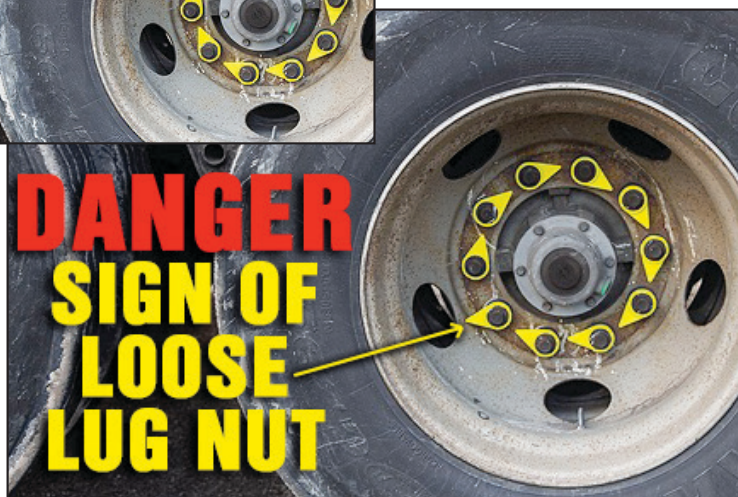

CHECKMATE

WHEEL NUT INDICATORS

62400 62400H

CheckMate Wheel Nut Indicators (62400, 62400H)

- Standard (YELLOW): #62400
- Hi-Temp (ORANGE) #62400H
- Indicates lose wheel nuts
- Available in 33 mm
- Improves safety by visual inspection
- Simple solution to preventing wheel-offs incidents
- Made of polyurethane
- Sold in bags of 100

#62400

#62400H

**IMPROVES
SAFETY BY
VISUAL
INSPECTION**

**PROPER
USE**

**DANGER
SIGN OF
LOOSE
LUG NUT**

**SOLD IN BAGS
OF 100 PCS.**

2347 Circuit Way
Brooksville, FL 34604
352.799.1111 - sales@ameintl.net