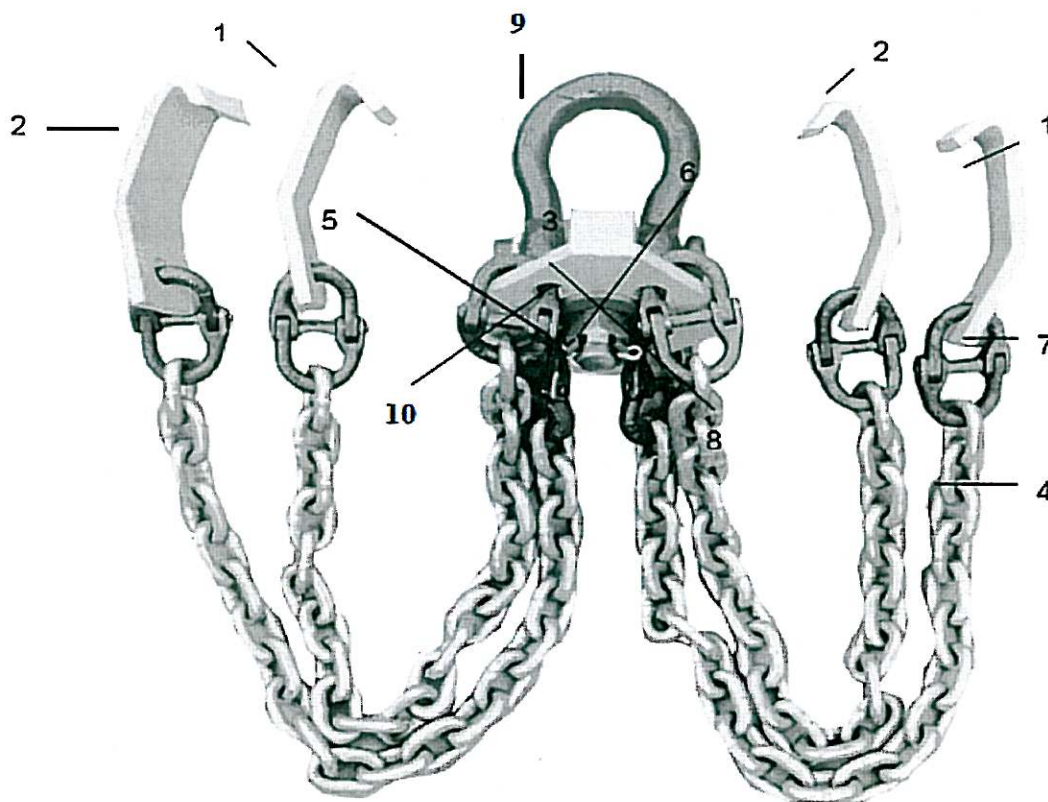

## REPAIR PARTS SHEET

### FLANG RING PULLER 93000

Item	Part No.	Stock No.	Description	Quantity
1	93000-001	93001	Hook, Flat	2
2	93000-002	93002	Hook, Tapered	2
3	93000-003	93003	Lifting Block Assembly	1
4	93000-004	93004	3/8" High Test Chain X 26"	4
5	93000-005	93005	Castle Nut	1
6	93000-006	93006	Cotter Pin	1
7	93000-007	93007	3/8" Alloy Connecting Links	8
8	93000-008	93008	Plate	1
9	93000-009	93009	L354 Anchor Shackle	1
10	93000-010	93010	Washer	1