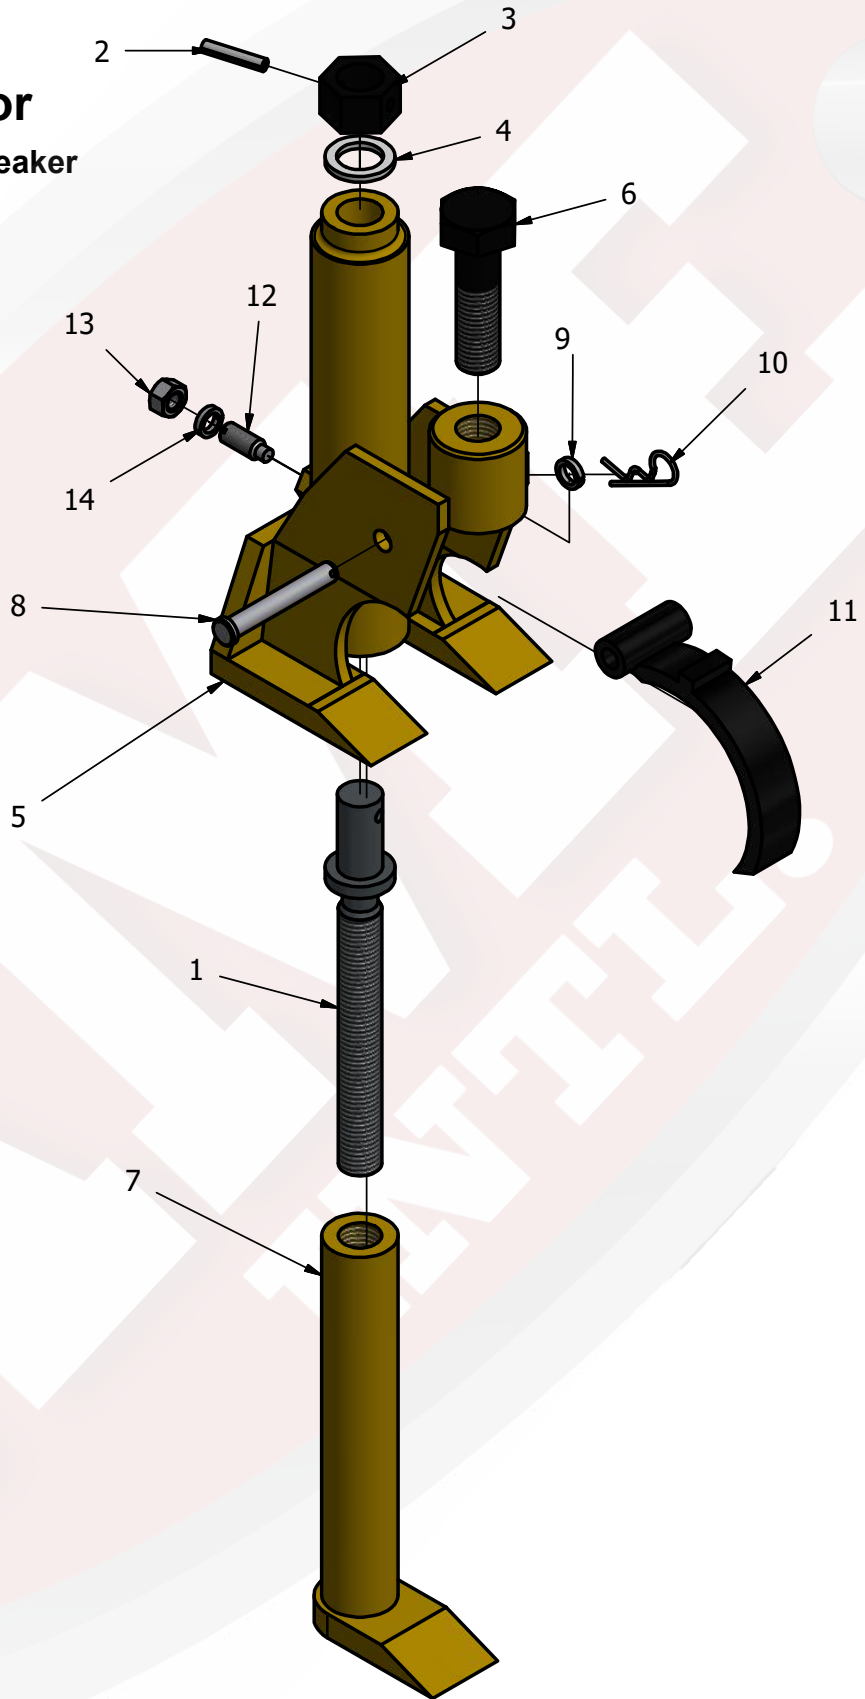

PARTS BREAKDOWN

Parts List For Little Buddy Bead Breaker 71600

PARTS BREAKDOWN

Parts List For

Little Buddy Bead Breaker

71600

PARTS LIST			
ITEM	QTY	PART NUMBER	DESCRIPTION
1	1	71600-001	Long Screw
2	1	71600-002	Elastic Pin
3	1	71600-003	Hex Nut
4	1	71600-004	Washer
5	1	71600-005	Bush Assembly
6	1	71600-006	Short Bolt
7	1	71600-007	Claw Assembly
8	1	71600-008	Clevis Pin
9	1	71600-009	Washer
10	1	71600-010	Cotter Pin
11	1	71600-011	Hook
12	1	71600-012	Bolt
13	1	71600-013	Hex Nut
14	1	71600-014	Spring Washer