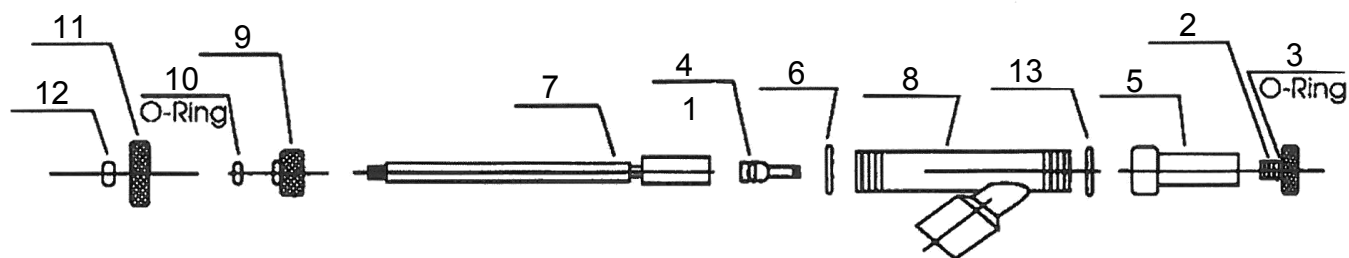

PARTS BREAKDOWN

Model 15096 Calcium Ejector Gun

2324 Circuit Way, Brooksville, Florida, USA 34604
Phone: (+1) 352-799-1111 Toll Phone: (+1) 877-775-4AME (4263)
Fax: (+1) 352-799-1112 E-mail: sales@ameintl.net www.ameintl.net

PARTS BREAKDOWN

Parts List For Calcium Ejector Gun Model 15096

	AME Part Number	Description	Quantity
1	15096-134	Large Bore Core Remover	1
2	15096-135	Adapter for Standard Valve (Equipped with 15096-136)	1
3	15096-136	O-Ring for 15096-135	1
4	15096-137	Standard Valve Core Remover	1
5	15096-138	Ejector Union (Equipped with 15096-146)	1
6	15096-139	Gasket	1
7	15096-140	Stem	1
8	15096-141	Adapter Body	1
9	15095-142	Stem Sealing Nut	1
10	15096-143	O-Ring for 15096-142 (Stem Seal)	1
11	15096-144	Hand Wheel	1
12	15096-145	Lock Nut	1
13	15096-146	Teflon Gasket	1