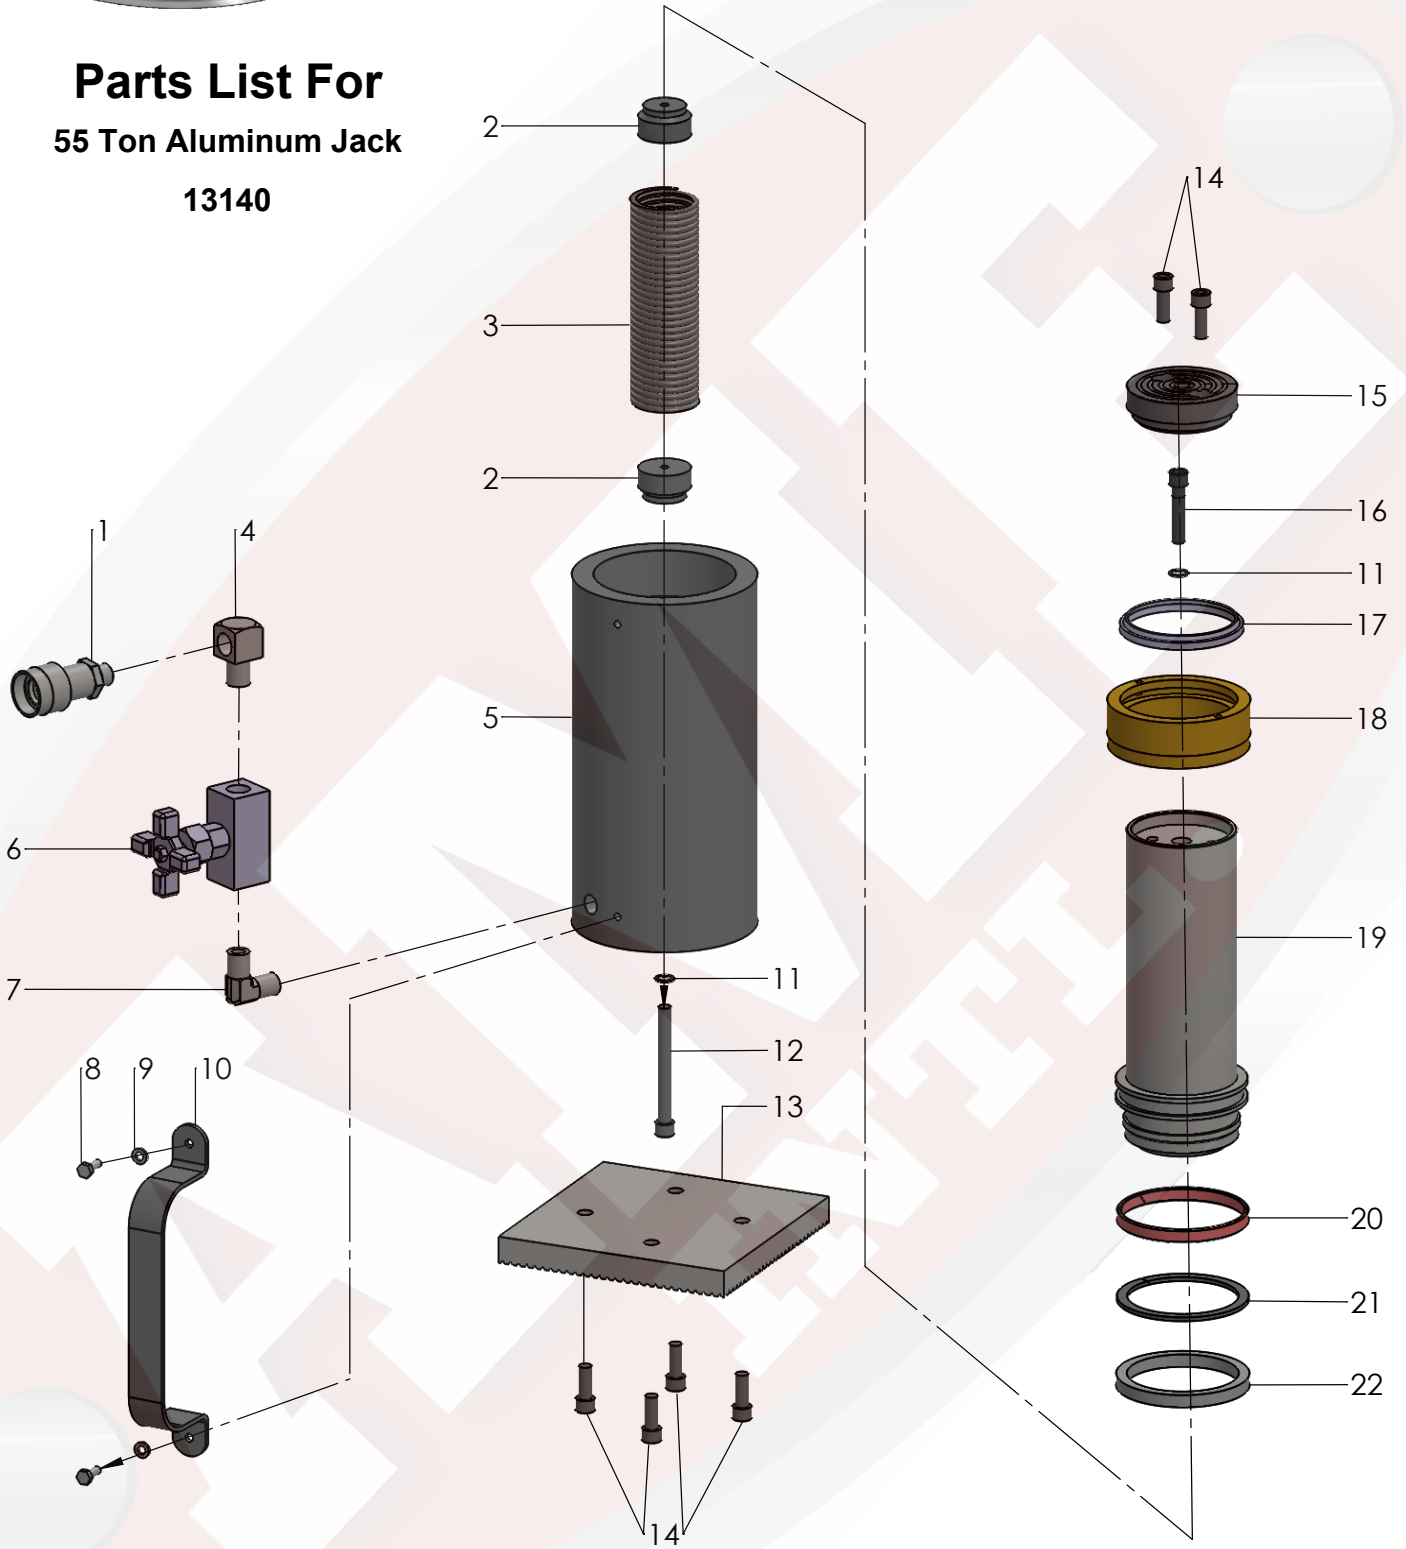

# PARTS BREAKDOWN

## Parts List For 55 Ton Aluminum Jack 13140

## Parts List For 55 Ton Aluminum Jack 13140

Item	Part No.	Stock No.	Qty	Description
1	16060	10606	1	Coupler
2	13120-002	13140-2	2	Spring Retainer
3	13140-003	13140-3	1	Extension Spring
4	13120-004	13140-4	1	Transfer Connect
5	13140-005	13140-5	1	Cylinder Body
6	13120-006	9575	1	Needle Valve
7	13120-007	13140-7	1	Square Connect
8	13000-011	10005	2	Hex. Hd Cap Screw M*12
9	13000-012	10244	2	Lock washer
10	13120-010	35903	1	Handle
11	13000-006	*12042	2	Copper Washer
12	13000-009	16110	1	Soc. Hd. Screw 3/8-16* 3.5
13	13120-013	208406	1	Base Plate
14	11010-051	B1069028	6	Machine Screw 3/8-16* 3.5
15	13120-015	U962127045	1	Saddle
16	13120-016	12577	1	Soc. Hd. Screw 3/8-16* 3/4
17	13120-017	*13140-17	1	Wiper
18	13120-018	13140-18	1	Retainer Nut
19	13140-019	13140-19	1	Piston
20	13120-020	*13140-20	1	Wear Ring
21	13120-021	*13140-21	1	U-Cup
22	13120-022	*13140-22	1	Back-up Ring
* Indicates parts found in Kit 13140RK				