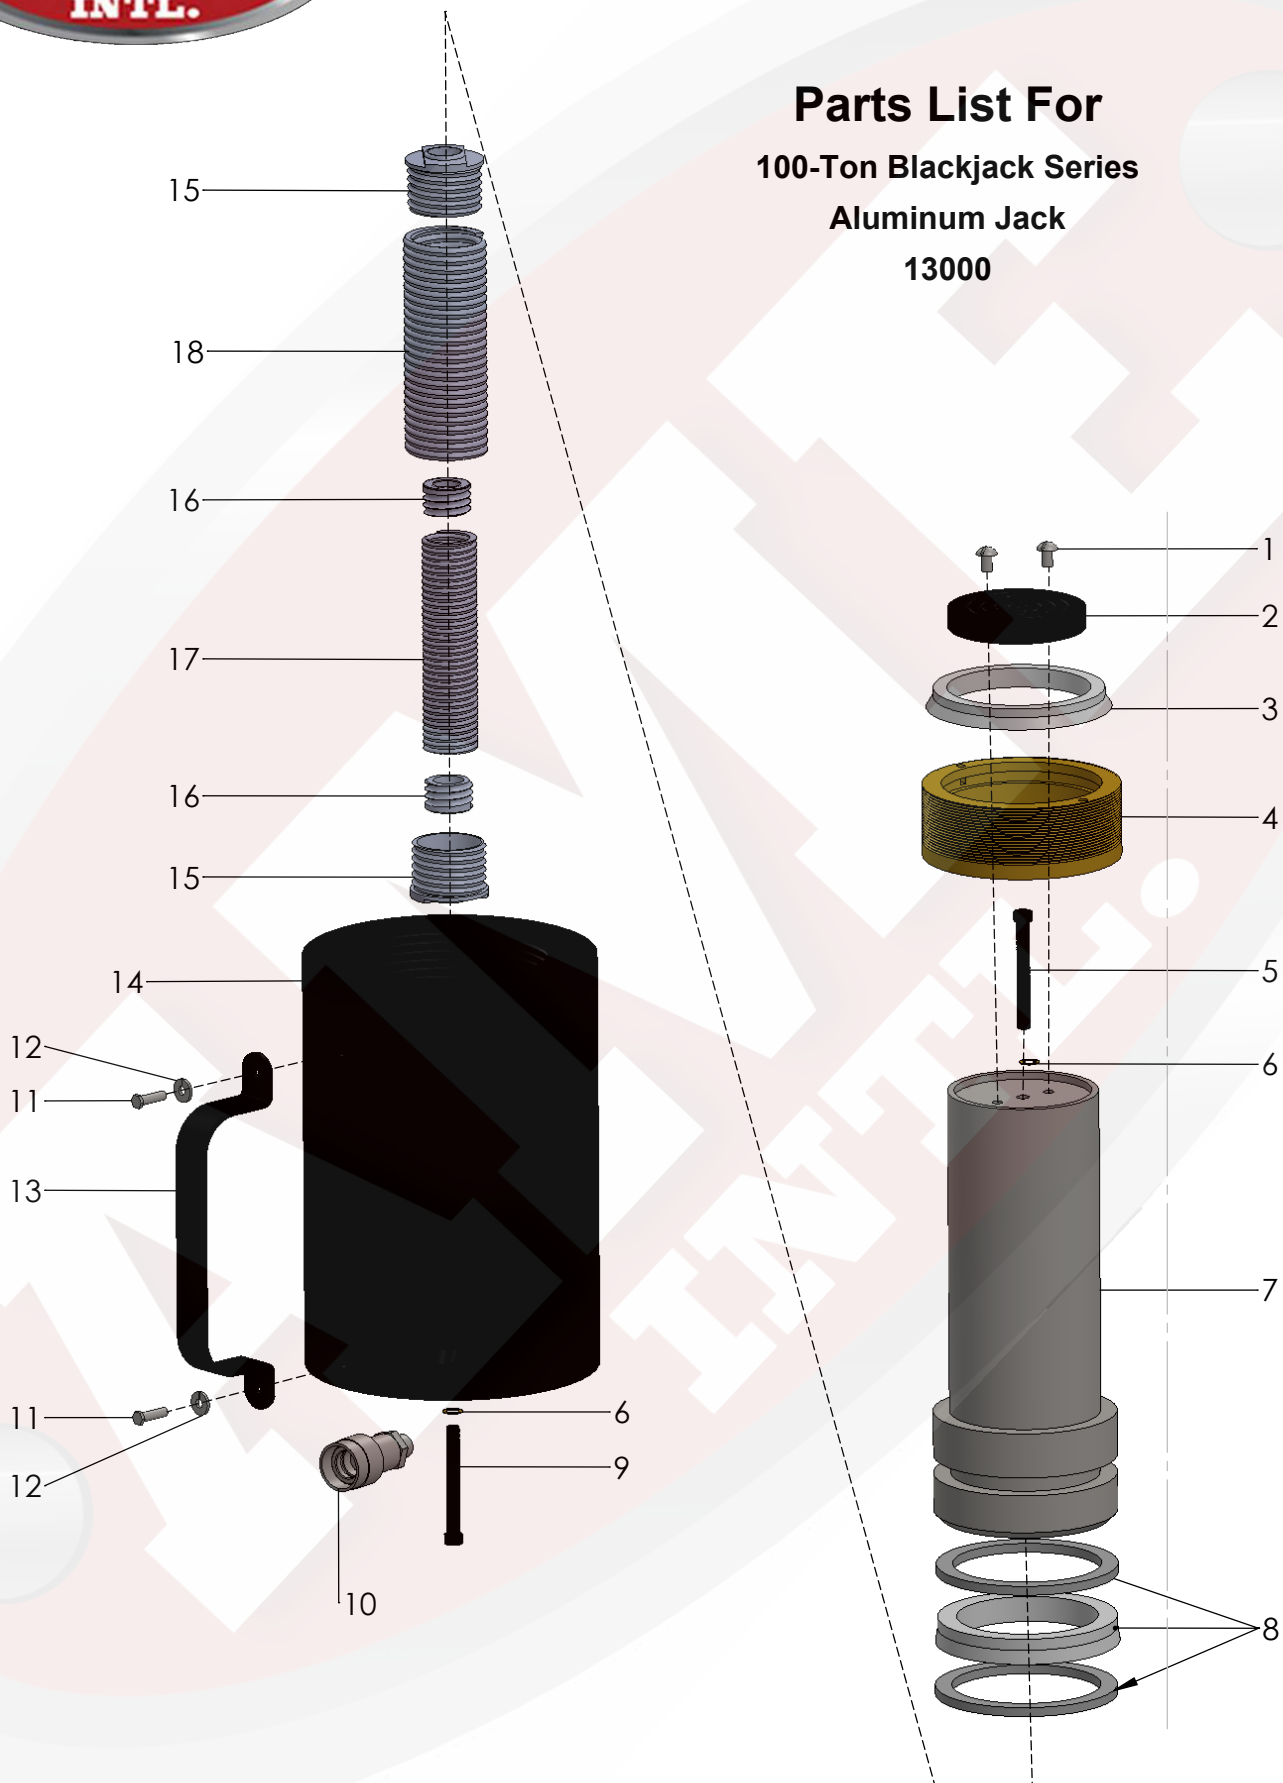

PARTS BREAKDOWN

Parts List For 100-Ton Blackjack Series Aluminum Jack 13000

PARTS BREAKDOWN

Parts List For 100-Ton Blackjack Series Aluminum Jack 13000

Item	Part No.	Qty	Description
1	13000-001	2	Mach. Screw, 3/8" - 16 x 3"
2	13000-002	1	Saddle
3	13000-003	1	Rod Wiper
4	13000-004	1	Retainer Nut (Torque to 90/100 ft. lbs. wet or dry)
5	13000-005	1	Cap Screw
6	13000-006	2	Copper Washer, 3/8"
7	13000-007	1	Piston Rod
8	13000-008	1	T-Seal & Backup Rings (Smooth side against seal)
9	13000-009	1	Cap Screw
10	13000-010	1	Ram Half Coupler
11	13000-011	2	Cap Screw, 1/4 - 20 x 1/2"
12	13000-012	2	Lock washer
13	13000-013	1	Handle
14	13000-014	1	Cylinder Body
15	13000-015	2	Spring Retainer
16	13000-016	2	Spring Retainer
17	13000-017	1	Extension Spring
18	13000-018	1	Extension Spring