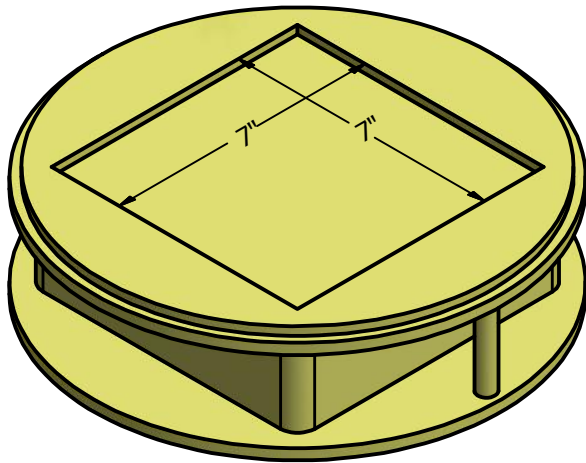

15002 Steel Cribbing Set

100 Short Ton Capacity

Model #15012
38 lbs.(17.24 kg)

Model #15022
47 lbs.(21.32 kg)

Model #15032
56 lbs.(25.41 kg)

15002 Steel Cribbing Set

100 Short Ton Capacity

Stacking Examples