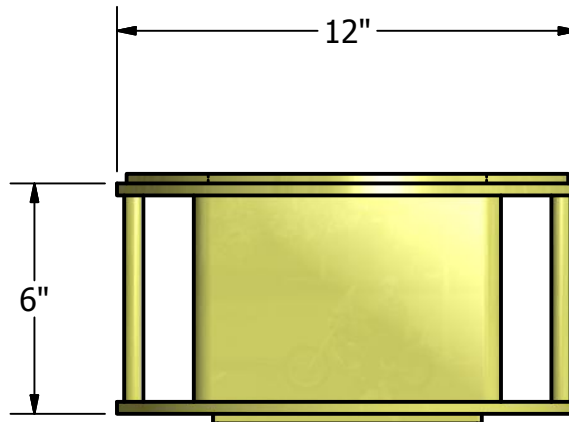

15002 Steel Cribbing Set

100 Short Ton Capacity

Model #15012
38 lbs.(17.24 kg)

Model #15022
47 lbs.(21.32 kg)

Model #15032
56 lbs.(25.41 kg)

15002 Steel Cribbing Set

100 Short Ton Capacity

Stacking Examples