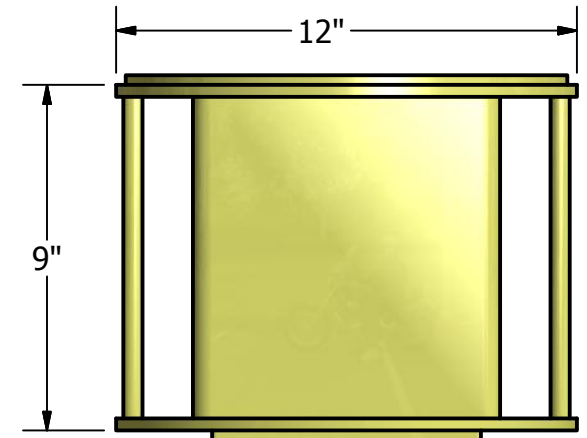

15002 Steel Cribbing Set

100 Short Ton Capacity

Model #15012
38 lbs.(17.24 kg)

Model #15022
47 lbs.(21.32 kg)

Model #15032
56 lbs.(25.41 kg)

15002 Steel Cribbing Set

100 Short Ton Capacity

Stacking Examples