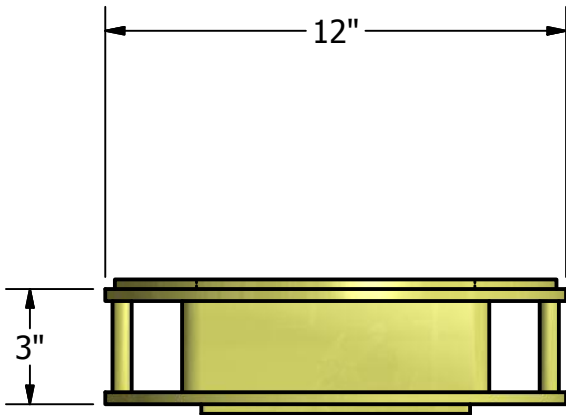

15002 Steel Cribbing Set

100 Short Ton Capacity

Model #15012
38 lbs.(17.24 kg)

Model #15022
47 lbs.(21.32 kg)

Model #15032
56 lbs.(25.41 kg)

15002 Steel Cribbing Set

100 Short Ton Capacity

Stacking Examples