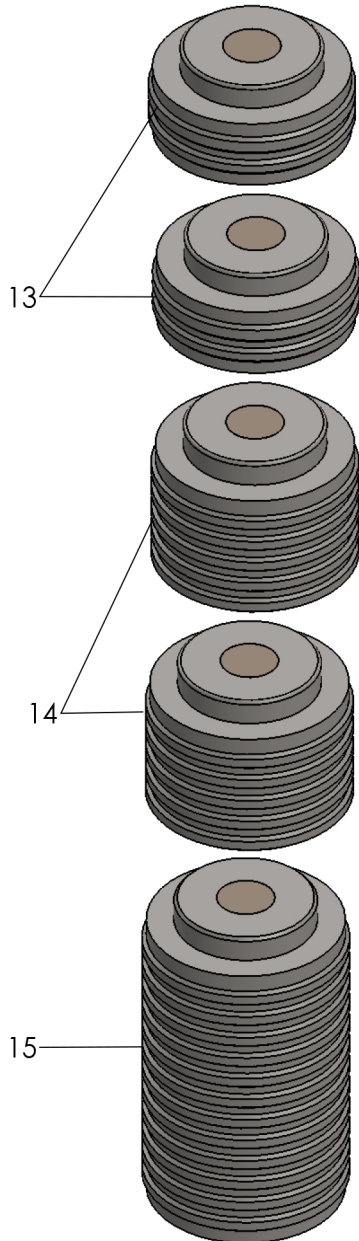

PARTS BREAKDOWN

Parts List For Alum-A-Stack Ram 13105

PARTS BREAKDOWN

Parts List For

Alum-A-Stack Ram

13105

Item	Part No.	Qty	Description
1	13105-001	1	Dust Seal
2	13105-002	1	Upper Bearing
3	13105-003	1	Bolt
4	13105-004	2	Special Washer
5	13105-005	1	Ram Plunger
6	13105-006	2	Plastic Seal
7	13105-007	1	Return Spring Assy
8	13105-008	1	Cylinder Housing
10	13105-010	1	Bolt
11	13105-011	1	Cover Plate
12	13105-012	1	Coupler, Female
13	13105-013	2	Small Stacker
14	13105-014	2	Medium Stacker
15	13105-015	1	Large Stacker

2347 Circuit Way, Brooksville, Florida, USA 34604

Phone: (+1) 352-799-1111 Toll Phone: (+1) 877-775-4AME (4263)

Fax: (+1) 352-799-1112 E-mail: sales@ameintl.net www.ameintl.net