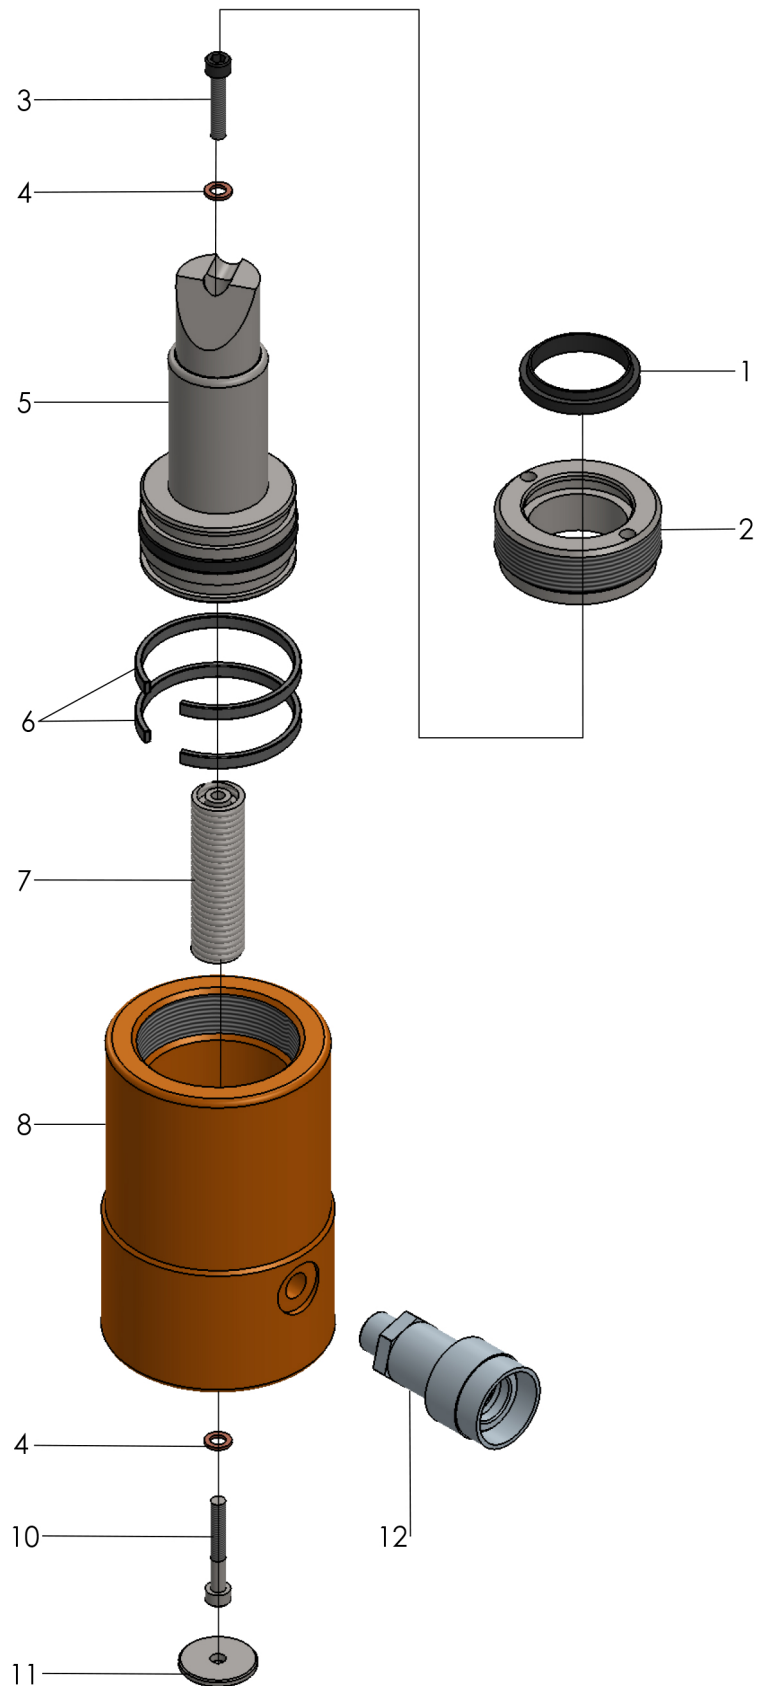

PARTS BREAKDOWN

Parts List For Alum-A-Stack Ram 13105

PARTS BREAKDOWN

Parts List For

Alum-A-Stack Ram

13105

Item	Part No.	Qty	Description
1	13105-001	1	Dust Seal
2	13105-002	1	Upper Bearing
3	13105-003	1	Bolt
4	13105-004	2	Special Washer
5	13105-005	1	Ram Plunger
6	13105-006	2	Plastic Seal
7	13105-007	1	Return Spring Assy
8	13105-008	1	Cylinder Housing
10	13105-010	1	Bolt
11	13105-011	1	Cover Plate
12	13105-012	1	Coupler, Female
13	13105-013	2	Small Stacker
14	13105-014	2	Medium Stacker
15	13105-015	1	Large Stacker