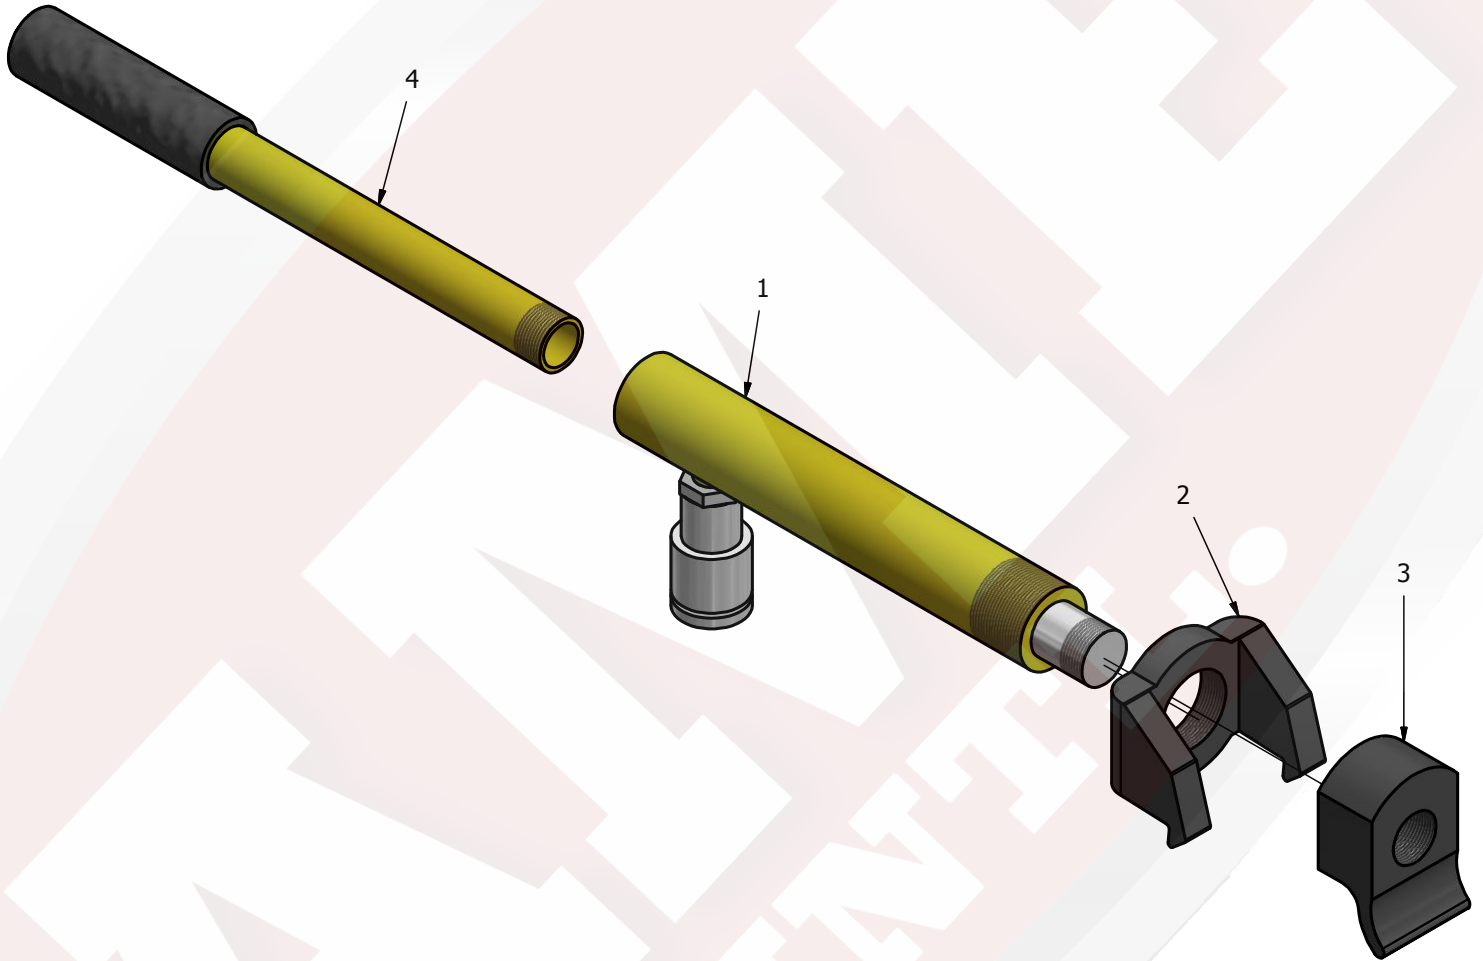

PARTS BREAKDOWN

Parts List For Bead Push Off Tool 11080

PARTS BREAKDOWN

Parts List For

Bead Push Off Tool

11080

11080 PARTS LIST		
ITEM	QTY	DESCRIPTION
1	1	Cylinder Assembly
2	1	Hook
3	1	Press Body
4	1	Handle Assembly