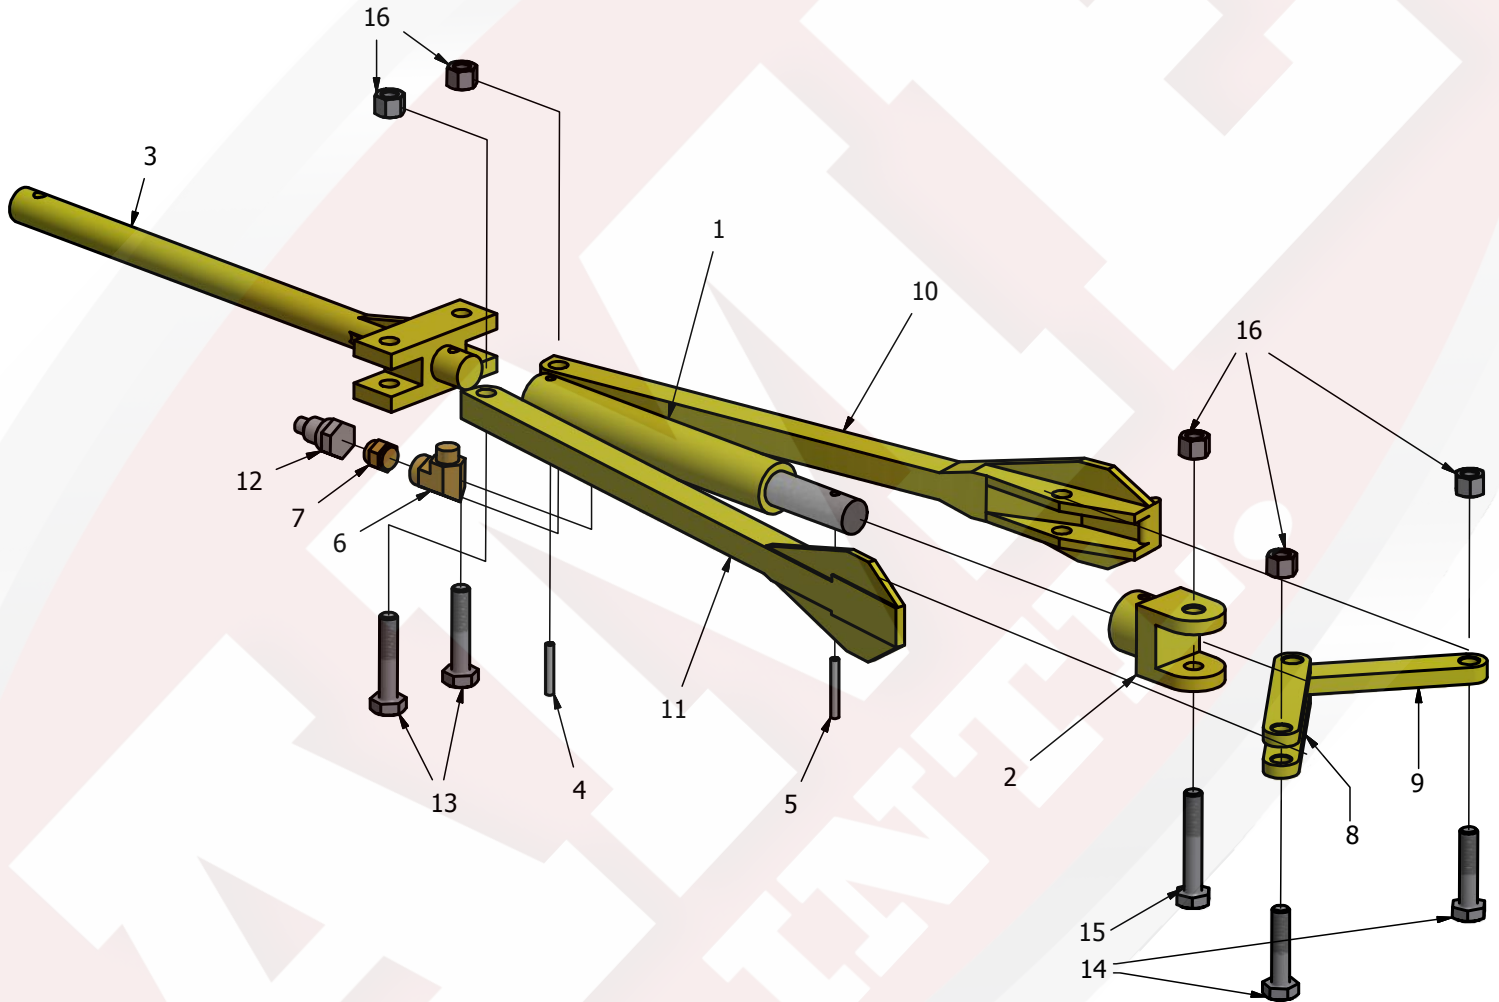

PARTS BREAKDOWN

Parts List For

Dual Agricultural 300 Tire Bead Breaker

11065

PARTS BREAKDOWN

Parts List For

Dual Agricultural 300 Tire Bead Breaker

11065

Item	Part No.	Stock No.	Qty	Description
1	11065-001	70731611	1	Ram-AME Bead Breaker
2	11065-002	N/A	1	Clevis-AME Bead Breaker
3	11065-003	70142723	1	Handle-AME Bead Breaker
4	11065-004	N/A	1	Roll Pin .25x1.50
5	11065-005	N/A	1	Roll Pin .25x1.75
6	11065-006	N/A	1	Elbow-Street STL .38x90 DEG
7	11065-007	72053723	1	Adapter-MPT/Hex/MPT .38 .38
8	11065-008	70142726	2	Pivot Arm-AME Bead Breaker 0.38
9	11065-009	70142727	1	Pivot Arm-AME Bead Breaker 0.5
10	11065-010	70142724	1	Arm-Dual Bead Breaker (With Lip)
11	11065-011	70142760	1	Arm-Dual Bead Breaker (Flat)
12	11065-012	72053546	1	Nipple-Disc .38 FPT 10,000 PSI
13	11065-013	N/A	2	Cap Screw .50-13x2.50 HH GR8 Z
14	11065-014	72601368	2	Cap Screw .50-13x2.25 HH GR8 Z
15	11065-015	N/A	1	Cap Screw .50-13x3.00 HH GR8 Z
16	11065-016	72062080	5	Nut 0.50-13 Hex Nylock