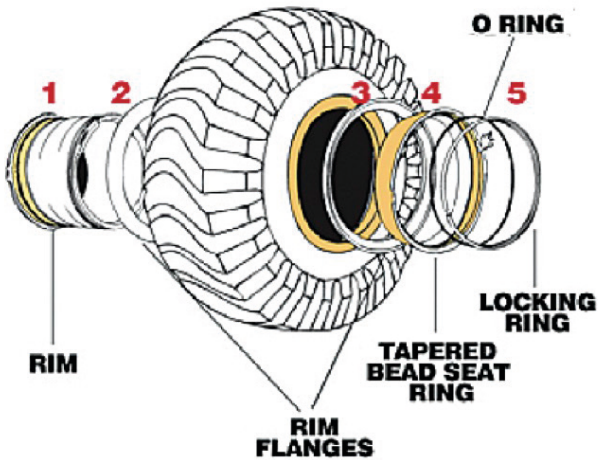

11000 OTR GIANT TIRE BEAD BREAKER

OTR Giant Tire Bead Breaker

- Most popular tool for breaking beads on earthmover tires sizes 25"-51"
- Works only on 5 piece wheels with bead loosening pockets
- 4 1/4" (10.8 cm) stroke ram
- Use with any 10,000 psi (700 bar) air/hydraulic pump
- Weight 33 lbs (14.5 kg)

2347 Circuit Way
Brooksville, FL 34604
352.799.1111 - sales@ameintl.net

11000 OTR GIANT TIRE BEAD BREAKER

OTR Giant Tire Bead Breaker

Scan this QR code for a video demonstration!

2347 Circuit Way
Brooksville, FL 34604
352.799.1111 - sales@ameintl.net