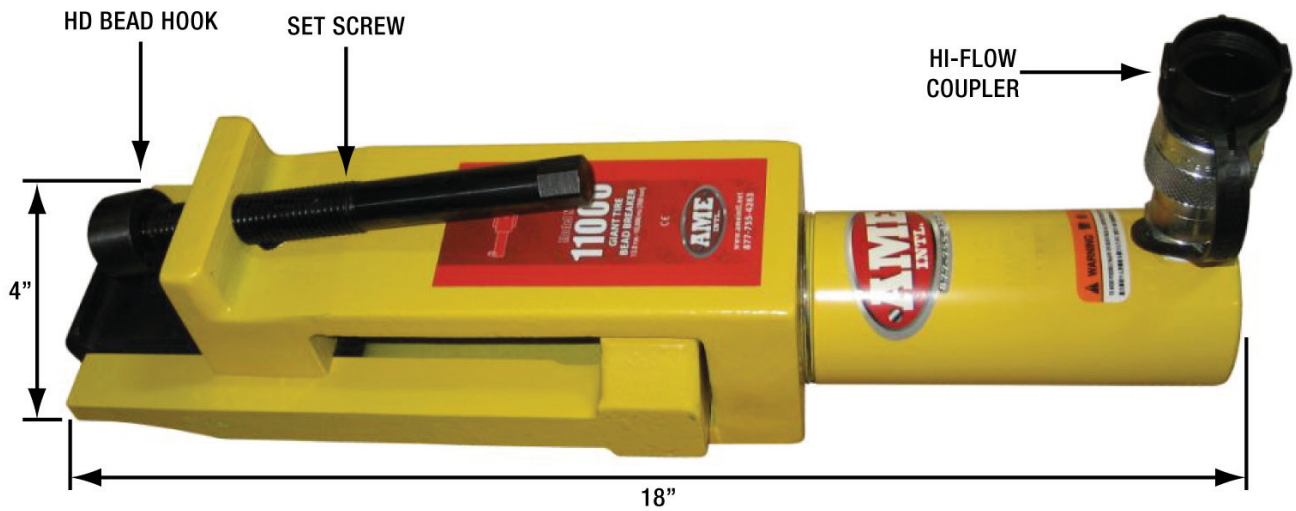

11000 OTR GIANT TIRE BEAD BREAKER

OTR Giant Tire Bead Breaker

- Most popular tool for breaking beads on earthmover tires sizes 25"-51"
- Works only on 5 piece wheels with bead loosening pockets
- 4 1/4" (10.8 cm) stroke ram
- Use with any 10,000 psi (700 bar) air/hydraulic pump
- Weight 33 lbs (14.5 kg)

2347 Circuit Way
Brooksville, FL 34604
352.799.1111 - sales@ameintl.net

11000 OTR GIANT TIRE BEAD BREAKER

OTR Giant Tire Bead Breaker

Scan this QR code for a video demonstration!

2347 Circuit Way
Brooksville, FL 34604
352.799.1111 - sales@ameintl.net