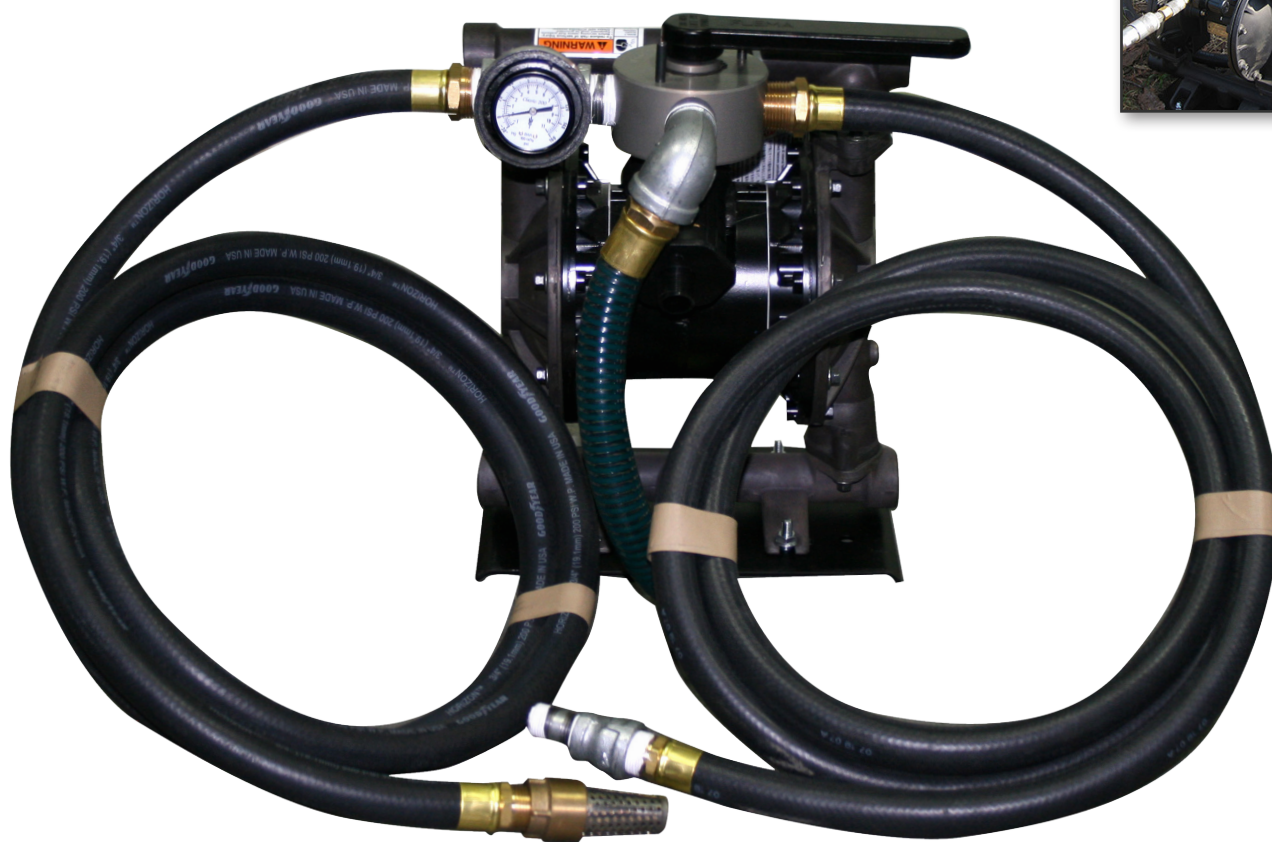

# 15090 GRACO CALCIUM CHLORIDE PUMP

## Graco Calcium Chloride Pump

- 50 gallon (189 liter) per minute capacity;  
1 to 1 ratio double diaphragm pump
- Weight - 38 lbs. (17.2 kg)
- Pump only P/N 15091
- Pump with quick connectors 15090-QC