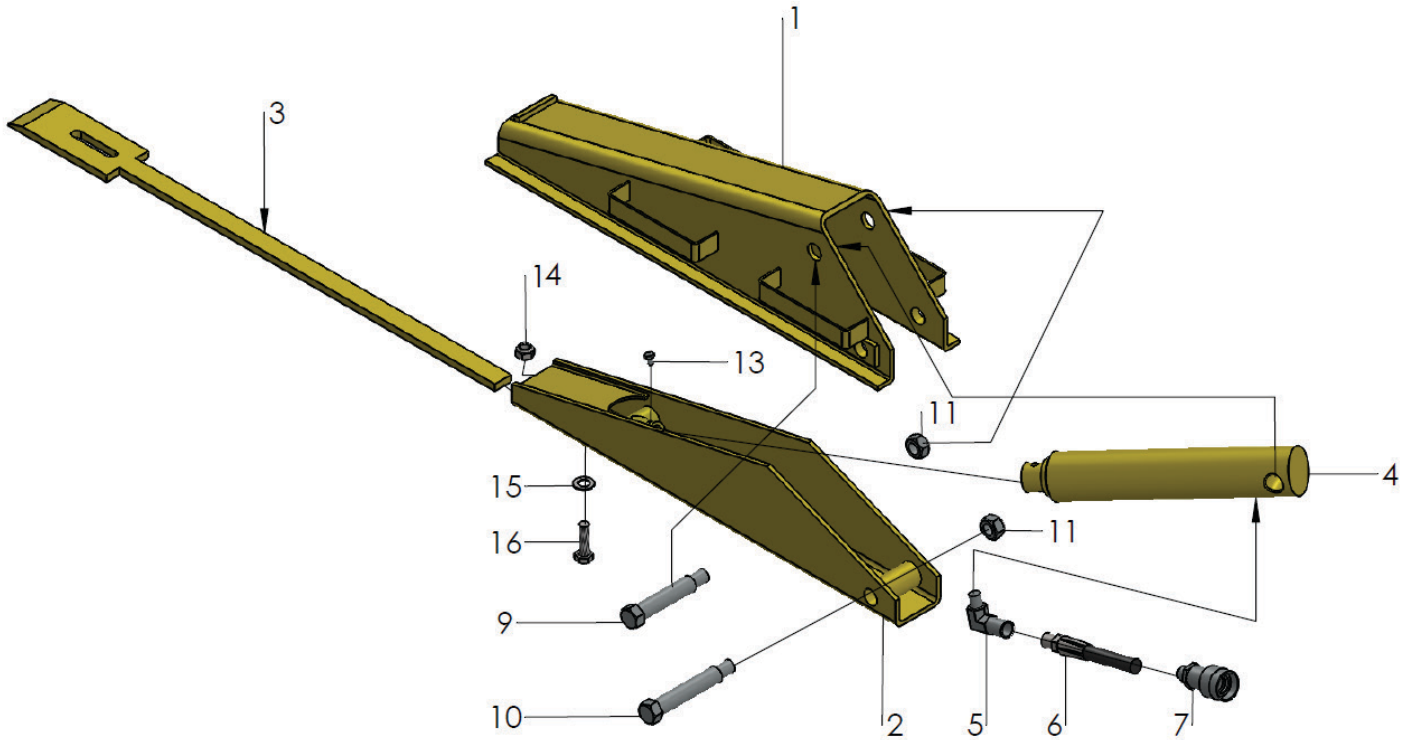

INSTRUCTION MANUAL

#11060 DUAL AGRICULTURE TIRE BEAD BREAKER

11060 Parts Breakdown

ITEM	PRODUCT NO.	DESCRIPTION	QTY
1	11060-001	OUTSIDE FRAME	1
2	11060-002	INSIDE FRAME	1
3	11060-003	PUSH SPADE	1
4	11060-004	RAM	1
5	11060-005	ELBOW	1
6	11060-006	HYDRAULIC HOSE	1
7	11060-007	3/8" FEMALE ADAPTER	1
8	11060-008	COUPLER	1
9	11060-009	SHOULDER BOLT 3 1/4"	1
10	11060-010	SHOULDER BOLT 3 3/4"	1
11	11060-011	LOCK NUT	2
12	11060-012	RETAINER BOLT	1
13	11060-013	LOCK NUT 1/4"	1
14	11060-014	LOCK NUT 1/2"	1
15	11060-015	FLAT WASHER	1
16	11060-016	BOLT GRADE 8 1/2"	1
18	11060-018	SEAL REPAIR KIT	1