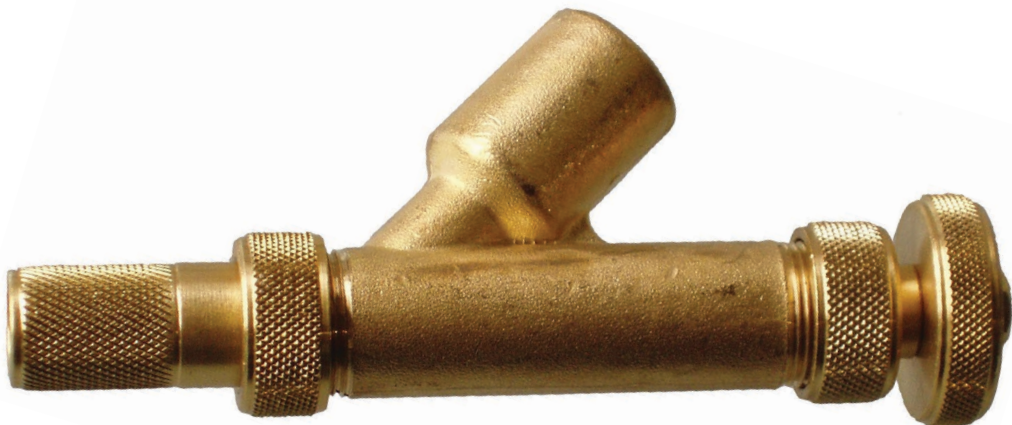

INSTRUCTION MANUAL

#15096 CALCIUM EJECTOR GUN

15096 CALCIUM EJECTOR GUN

Parts Breakdown

ITEM	PRODUCT NO.	DESCRIPTION	QTY
1	FP-134	LARGE BORE CORE REMOVER	1
2	FP-135	ADAPTER FOR STANDARD VALVE (EQUIPPED WITH 15096-136)	1
3	FP-136	O-RING FOR 15096-135	1
4	FP-137	STANDARD VALVE CORE REMOVER	1
5	FP-138	EJECTOR UNION (EQUIPPED WITH 15096-146)	1
6	FP-139	GASKET	1
7	FP-140	STEM	1
8	FP-141F	ADAPTER BODY	1
9	FP-142	STEM SEALING NUT	1
10	FP-143	O-RING FOR 15096-142 (STEM SEAL)	1
11	FP-144	HAND WHEEL	1
12	FP-145	LOCK NUT	1
13	FP-146	TEFLON GASKET	1