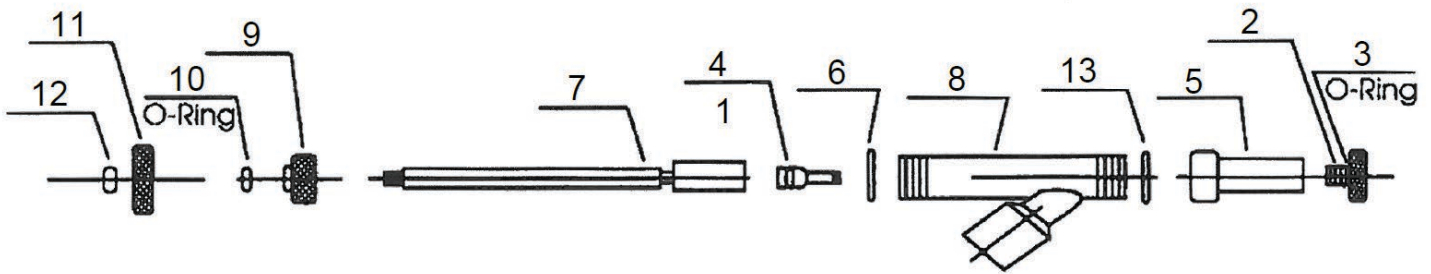

INSTRUCTION MANUAL

#15096 CALCIUM EJECTOR GUN

15096 CALCIUM EJECTOR GUN

Parts Breakdown

ITEM	PRODUCT NO.	DESCRIPTION	QTY
1	FP-134	LARGE BORE CORE REMOVER	1
2	FP-135	ADAPTER FOR STANDARD VALVE (EQUIPPED WITH 15096-136)	1
3	FP-136	O-RING FOR 15096-135	1
4	FP-137	STANDARD VALVE CORE REMOVER	1
5	FP-138	EJECTOR UNION (EQUIPPED WITH 15096-146)	1
6	FP-139	GASKET	1
7	FP-140	STEM	1
8	FP-141F	ADAPTER BODY	1
9	FP-142	STEM SEALING NUT	1
10	FP-143	O-RING FOR 15096-142 (STEM SEAL)	1
11	FP-144	HAND WHEEL	1
12	FP-145	LOCK NUT	1
13	FP-146	TEFLON GASKET	1