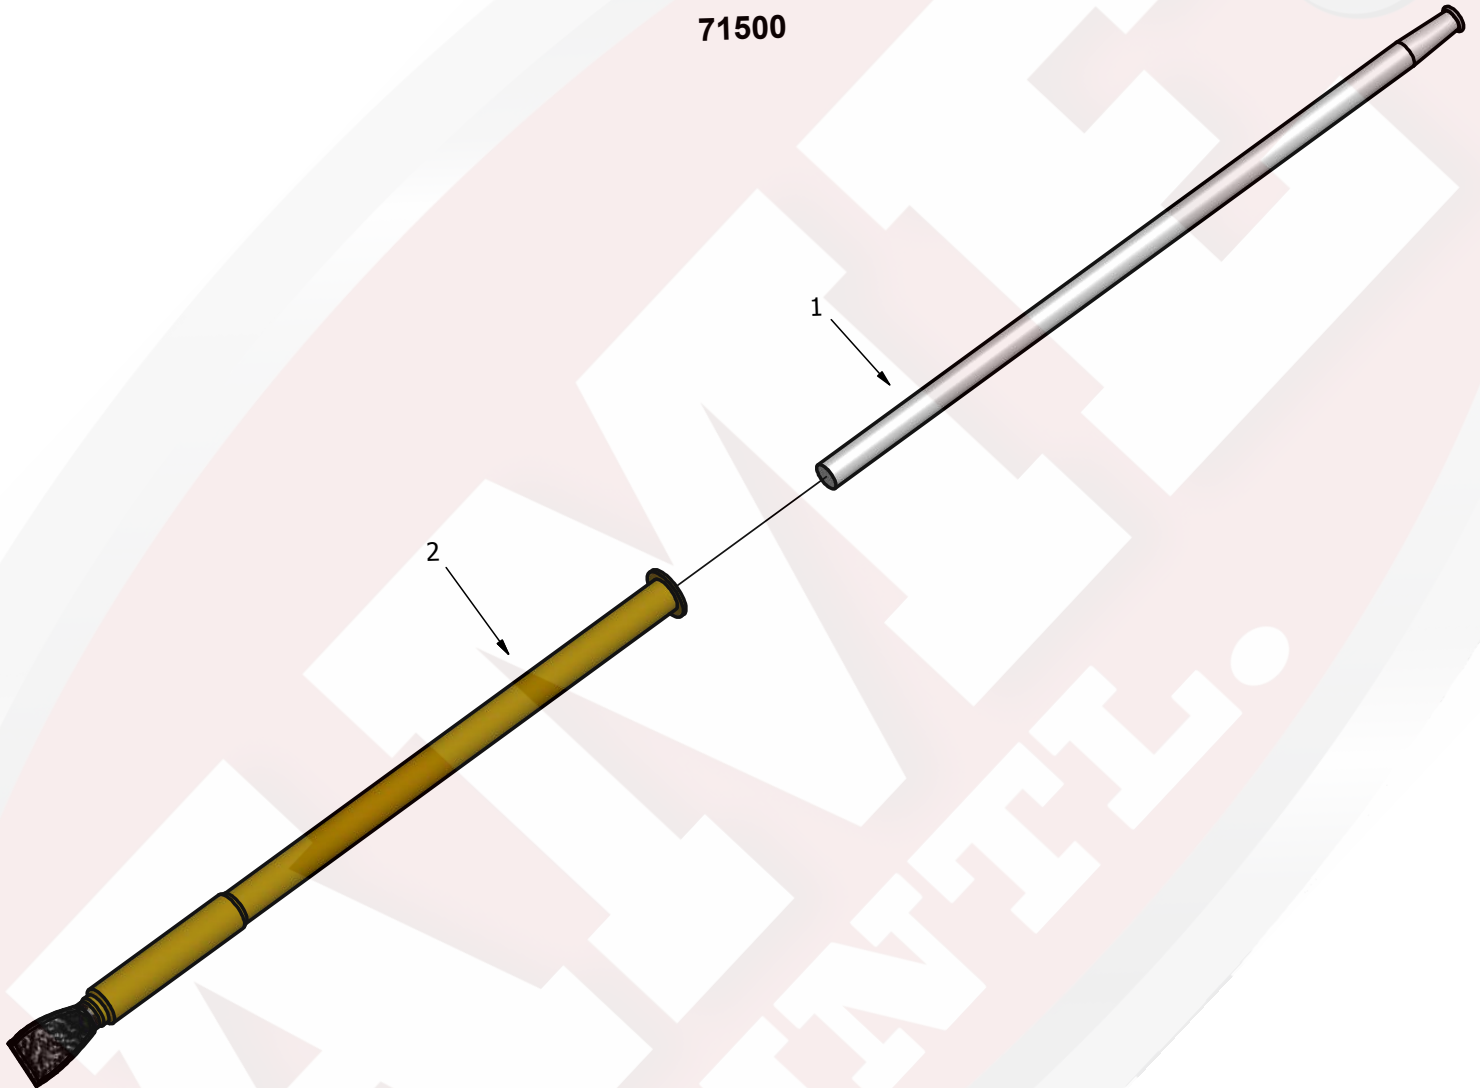

# PARTS BREAKDOWN

## Parts List For Big Buddy Bead Breaker Slide Hammer 71500

## Parts List For

Big Buddy Bead Breaker Slide Hammer

71500

ITEM	QTY	PART NUMBER	DESCRIPTION
1	1	71500-001	Big Buddy - Inside
2	1	71500-002	Big Buddy - Outside