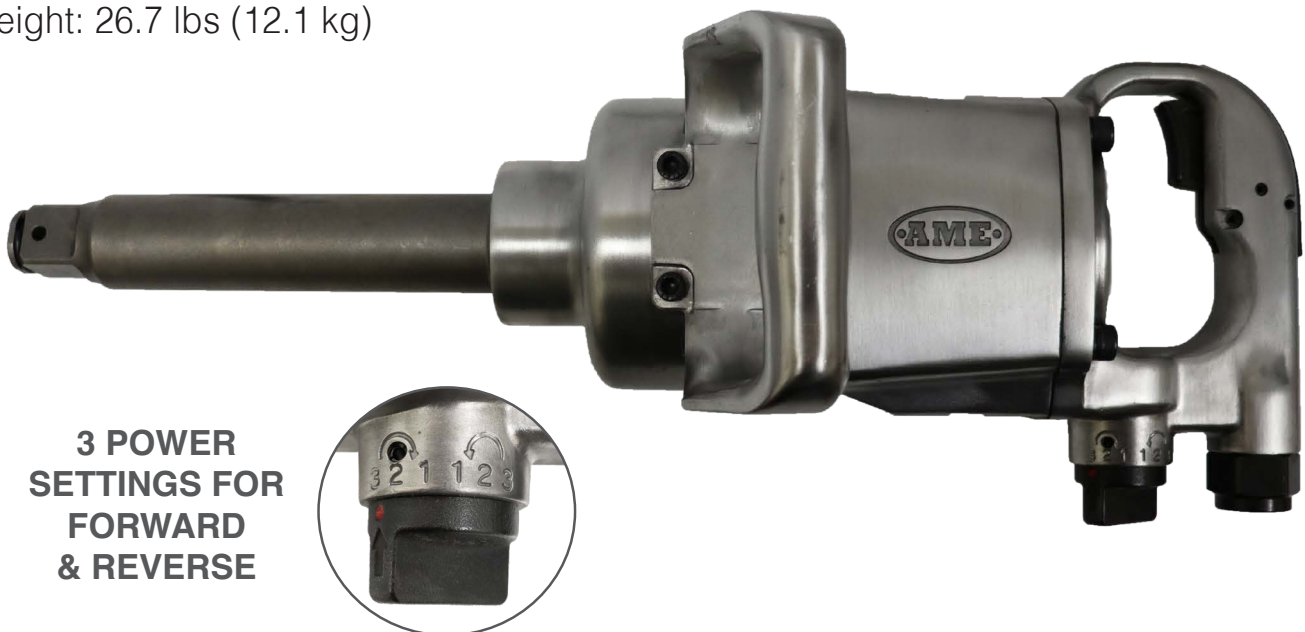

79710

AIR POWER BUDDY (APB) CLASSIC 1" AIR IMPACT WRENCH

AIR POWER BUDDY (APB) CLASSIC 1" AIR IMPACT WRENCH

APB

- 1" Drive
- 6" Extended Anvil
- Maximum Torque (Reverse): 1,800 ft./lbs.
- Working Torque Range: 1,600 - 1,800 ft./lbs.
- 1-year warranty against manufacturers defects
- Free Speed: 4,500 RPM
- Pinless hammer mechanism
- 1/2" Air Inlet / 8.4 CFM
- Angled Exhaust
- Weight: 26.7 lbs (12.1 kg)