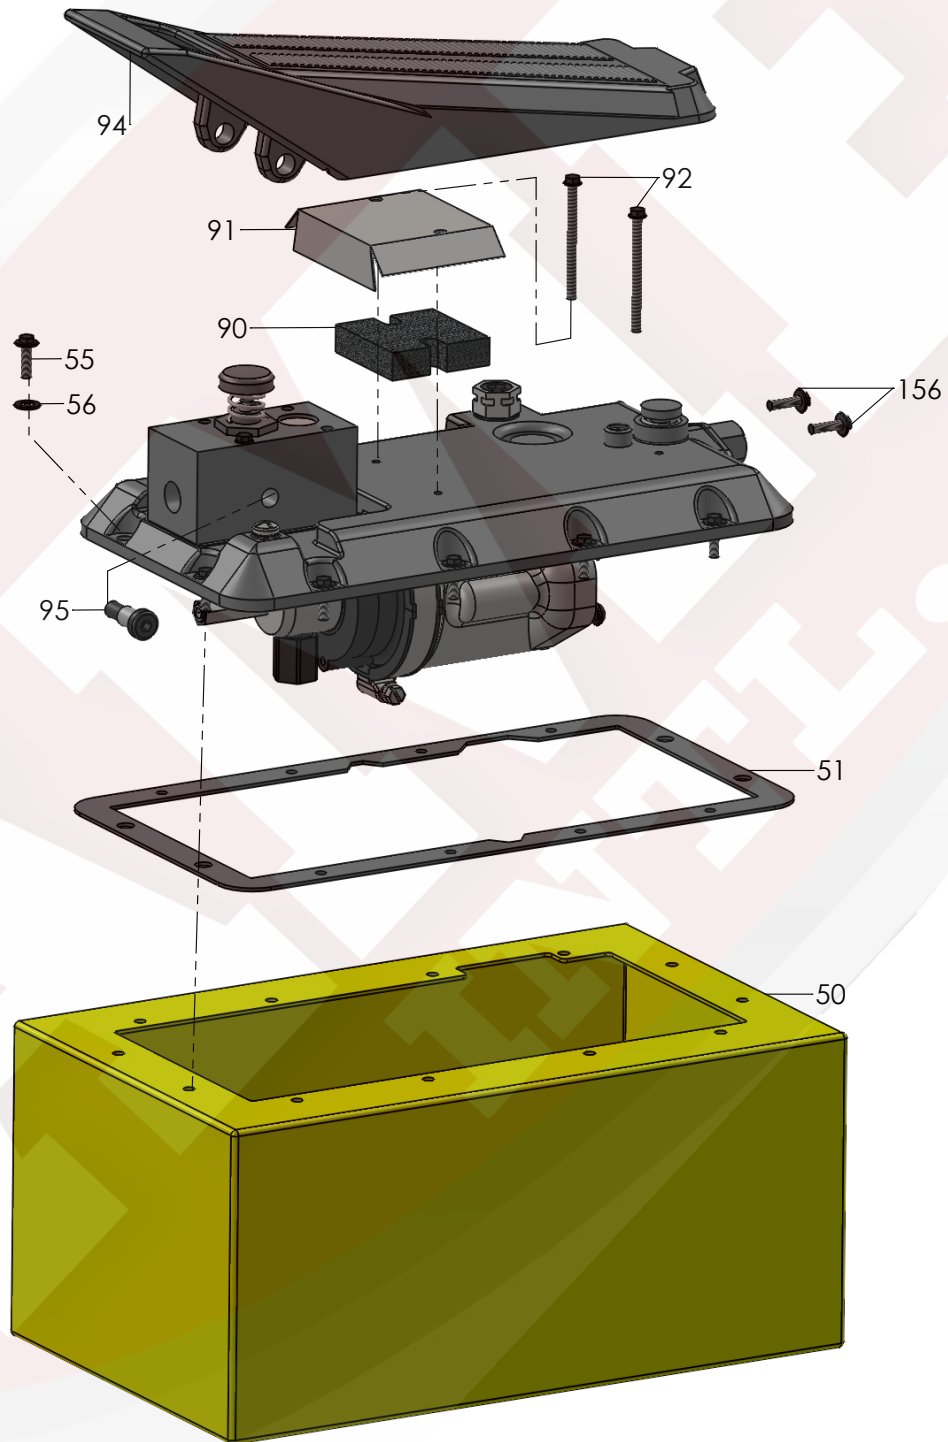

PARTS BREAKDOWN

Parts List For

Air Hydraulic Pump

15025

PARTS BREAKDOWN

Parts List For

Air Hydraulic Pump

15025

Item	Part No.	Stock No.	Qty	Description
50	15025-050	-	1	Reservoir
51	15000-051	*DC4027167	1	Reservoir Gasket
55	15025-055	-	12	
56	15025-056	-	12	
90	15000-090	DA8625116	1	Muffler
91	15000-091	DA5690098	1	Muffler
92	15000-092	DC7851028	2	Hi Lo Screw
94	15000-094	DA4849218	1	Treadle
95	15000-095	DA4236242	2	Shoulder Screw
150	15000-150	DC3913900SR	1	Blk Cover Assy.
156	15000-054	DA5938028	6	Hi Lo Screw